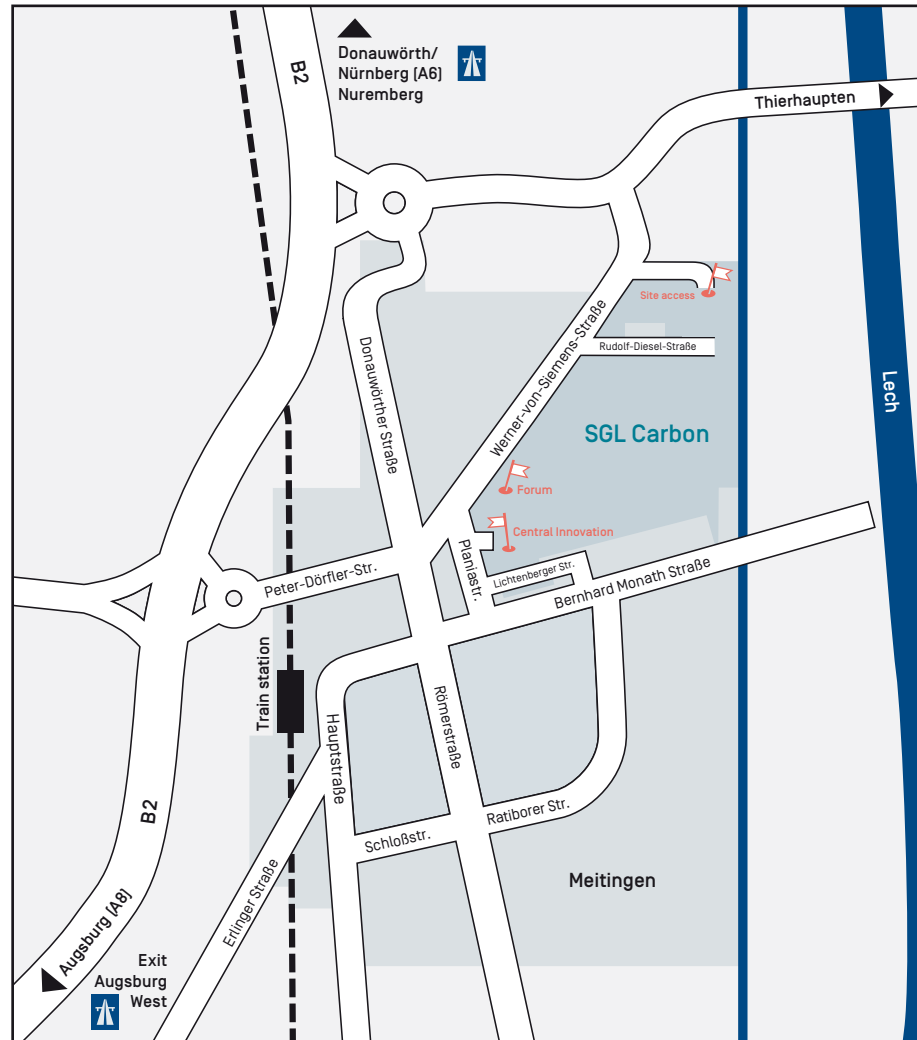

A7, Abfahrt Aalen/Westhausen

- ▶ B29 Richtung Nördlingen
- ▶ B25 Richtung Donauwörth
- ▶ B2 Richtung Meitingen
- ▶ Ausfahrt Meitingen-Nord
- ▶ Kreisverkehr, 3. Ausfahrt
- ▶ rechts ab: Werner-von-Siemens-Straße
- ▶ linke Seite: SGL Carbon

A6, Abfahrt Nürnberg

- ▶ B2 Richtung Meitingen/Augsburg
- ▶ Ausfahrt Meitingen-Nord
- ▶ Kreisverkehr, 3. Ausfahrt
- ▶ rechts ab: Werner-von-Siemens-Straße
- ▶ linke Seite: SGL Carbon

10 Minuten Fußweg zum Bahnhof

A8, Exit Augsburg West

- ▶ B2 toward Meitingen/Donauwörth
- ▶ Exit Meitingen-Nord
- ▶ Roundabout, 2nd exit
- ▶ Turn right onto Werner-von-Siemens-Str.
- ▶ SGL Carbon on the left

A9, Exit Manching

- ▶ B16 toward Donauwörth through Neuburg to Asbach-Bäumenheim
- ▶ B2 toward Augsburg to Meitingen
- ▶ Exit Meitingen-Nord
- ▶ Roundabout, 3rd exit
- ▶ Turn right onto Werner-von-Siemens-Str.
- ▶ SGL Carbon on the left

A6, Exit Nürnberg (Nuremberg)

- ▶ B2 toward Meitingen/Donauwörth
- ▶ Exit Meitingen-Nord
- ▶ Roundabout, 3rd exit
- ▶ Turn right onto Werner-von-Siemens-Str.
- ▶ SGL Carbon on the left

Meitingen train station is a 10-minute walk away