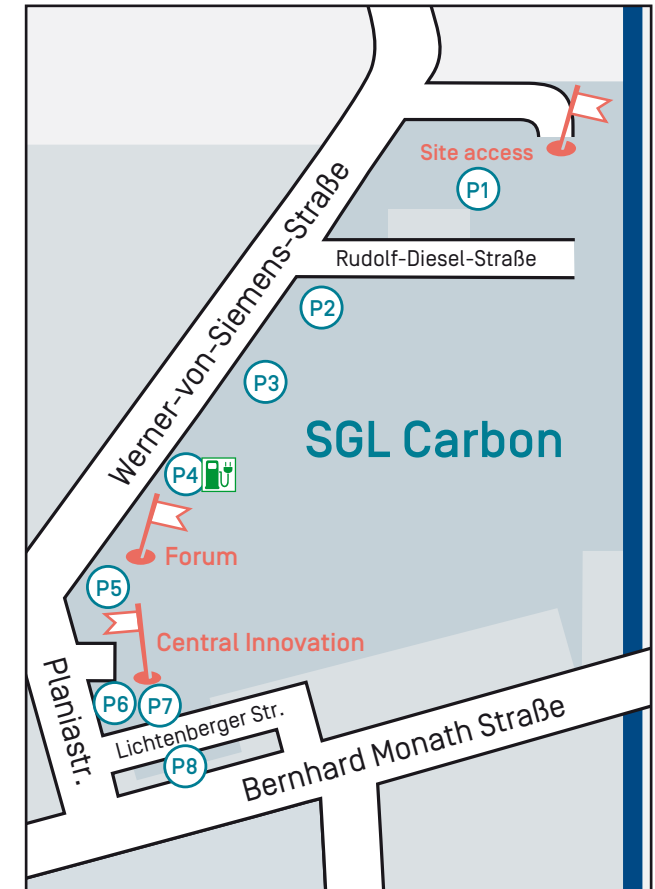

A7, Abfahrt Aalen/Westhausen

- ▶ B29 Richtung Nördlingen
- ▶ B25 Richtung Donauwörth
- ▶ B2 Richtung Meitingen
- ▶ Ausfahrt Meitingen-Nord
- ▶ Kreisverkehr, 3. Ausfahrt
- ▶ rechts ab: Werner-von-Siemens-Straße
- ▶ linke Seite: SGL Carbon

A6, Abfahrt Nürnberg

- ▶ B2 Richtung Meitingen/Augsburg
- ▶ Ausfahrt Meitingen-Nord
- ▶ Kreisverkehr, 3. Ausfahrt
- ▶ rechts ab: Werner-von-Siemens-Straße
- ▶ linke Seite: SGL Carbon

10 Minuten Fußweg zum Bahnhof

A8, Exit Augsburg West

- ▶ B2 toward Meitingen/Donauwörth
- ▶ Exit Meitingen-Nord
- ▶ Roundabout, 2nd exit
- ▶ Turn right onto Werner-von-Siemens-Str.
- ▶ SGL Carbon on the left

A9, Exit Manching

- ▶ B16 toward Donauwörth through Neuburg to Asbach-Bäumenheim
- ▶ B2 toward Augsburg to Meitingen
- ▶ Exit Meitingen-Nord
- ▶ Roundabout, 3rd exit
- ▶ Turn right onto Werner-von-Siemens-Str.
- ▶ SGL Carbon on the left

A6, Exit Nürnberg (Nuremberg)

- ▶ B2 toward Meitingen/Donauwörth
- ▶ Exit Meitingen-Nord
- ▶ Roundabout, 3rd exit
- ▶ Turn right onto Werner-von-Siemens-Str.
- ▶ SGL Carbon on the left

Meitingen train station is a 10-minute walk away